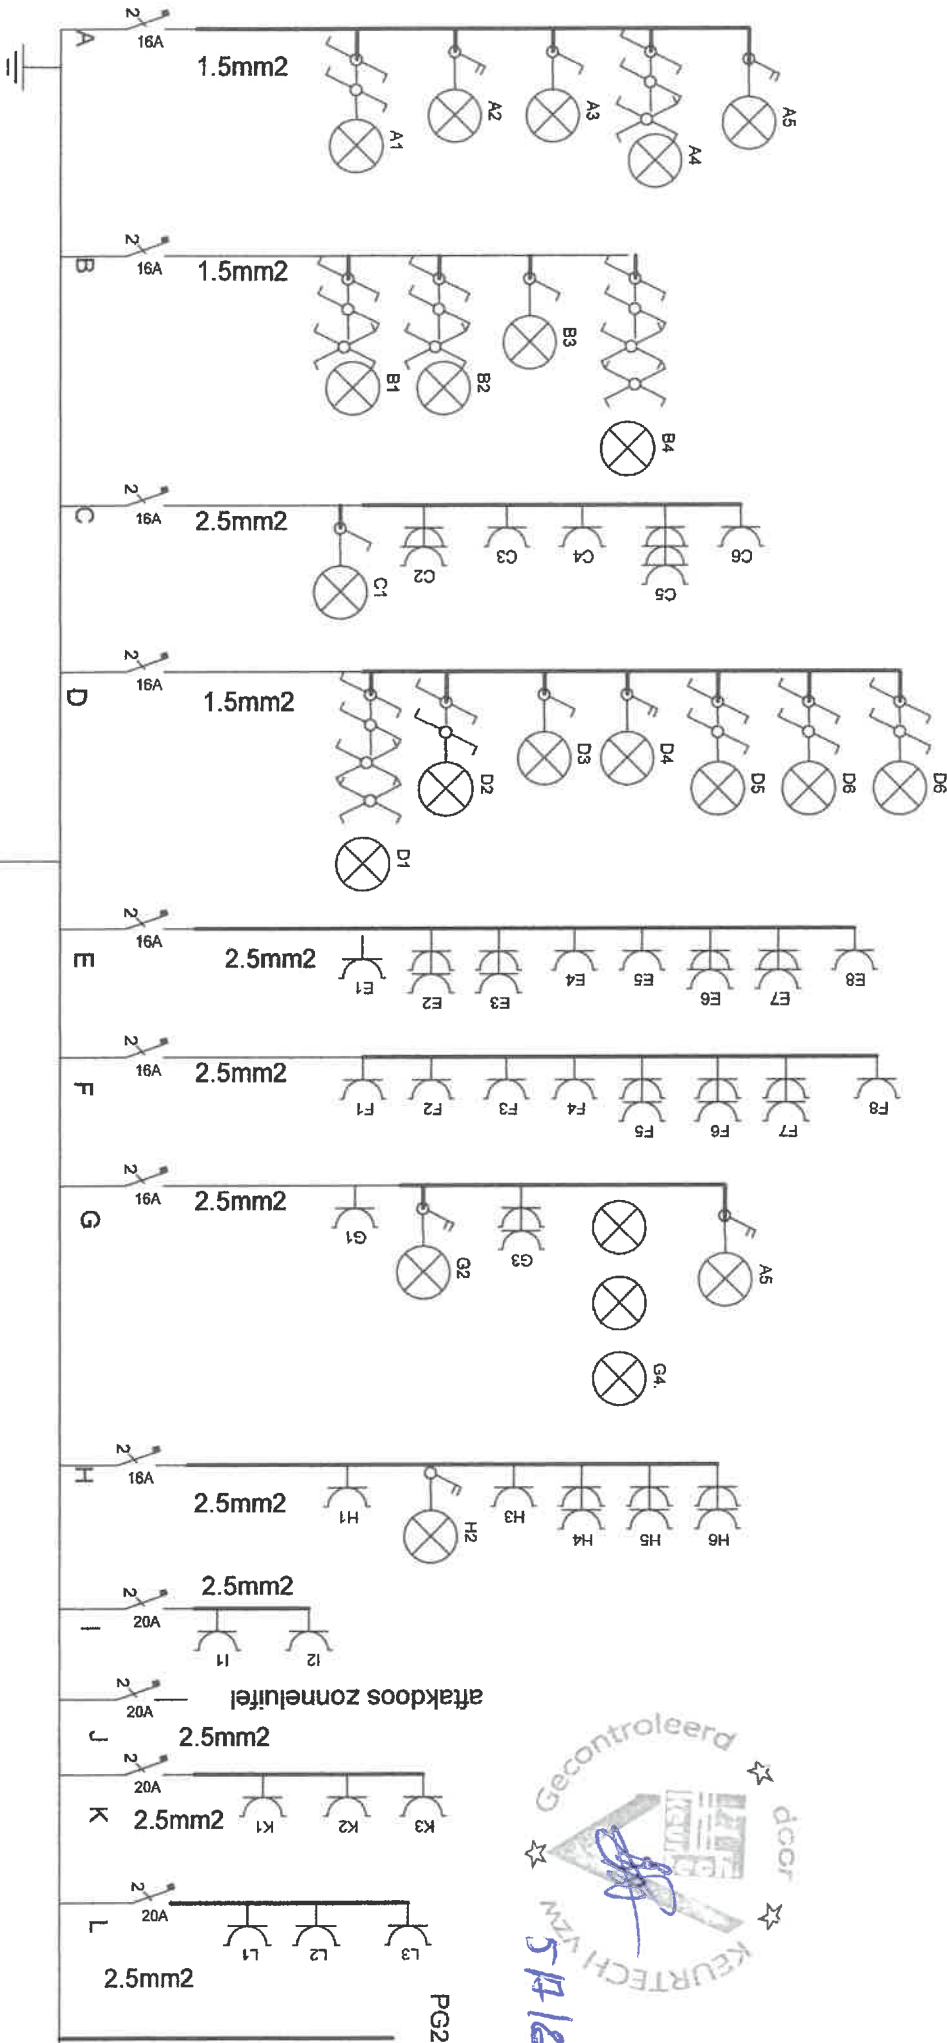

3 x 230V

Diff 40A 300mA

Diff 40A 30mA

Brielfstraat 22
Mihove

Dieter Neys
~~Hemmelstraat 20b~~
 9400 Denderwindeke

Bric/Straal 22
 Minore

Dieter Neys
 Hemeltjistraat 20b
 9400 Denderwindeke
Bielstraat 22
Ninove