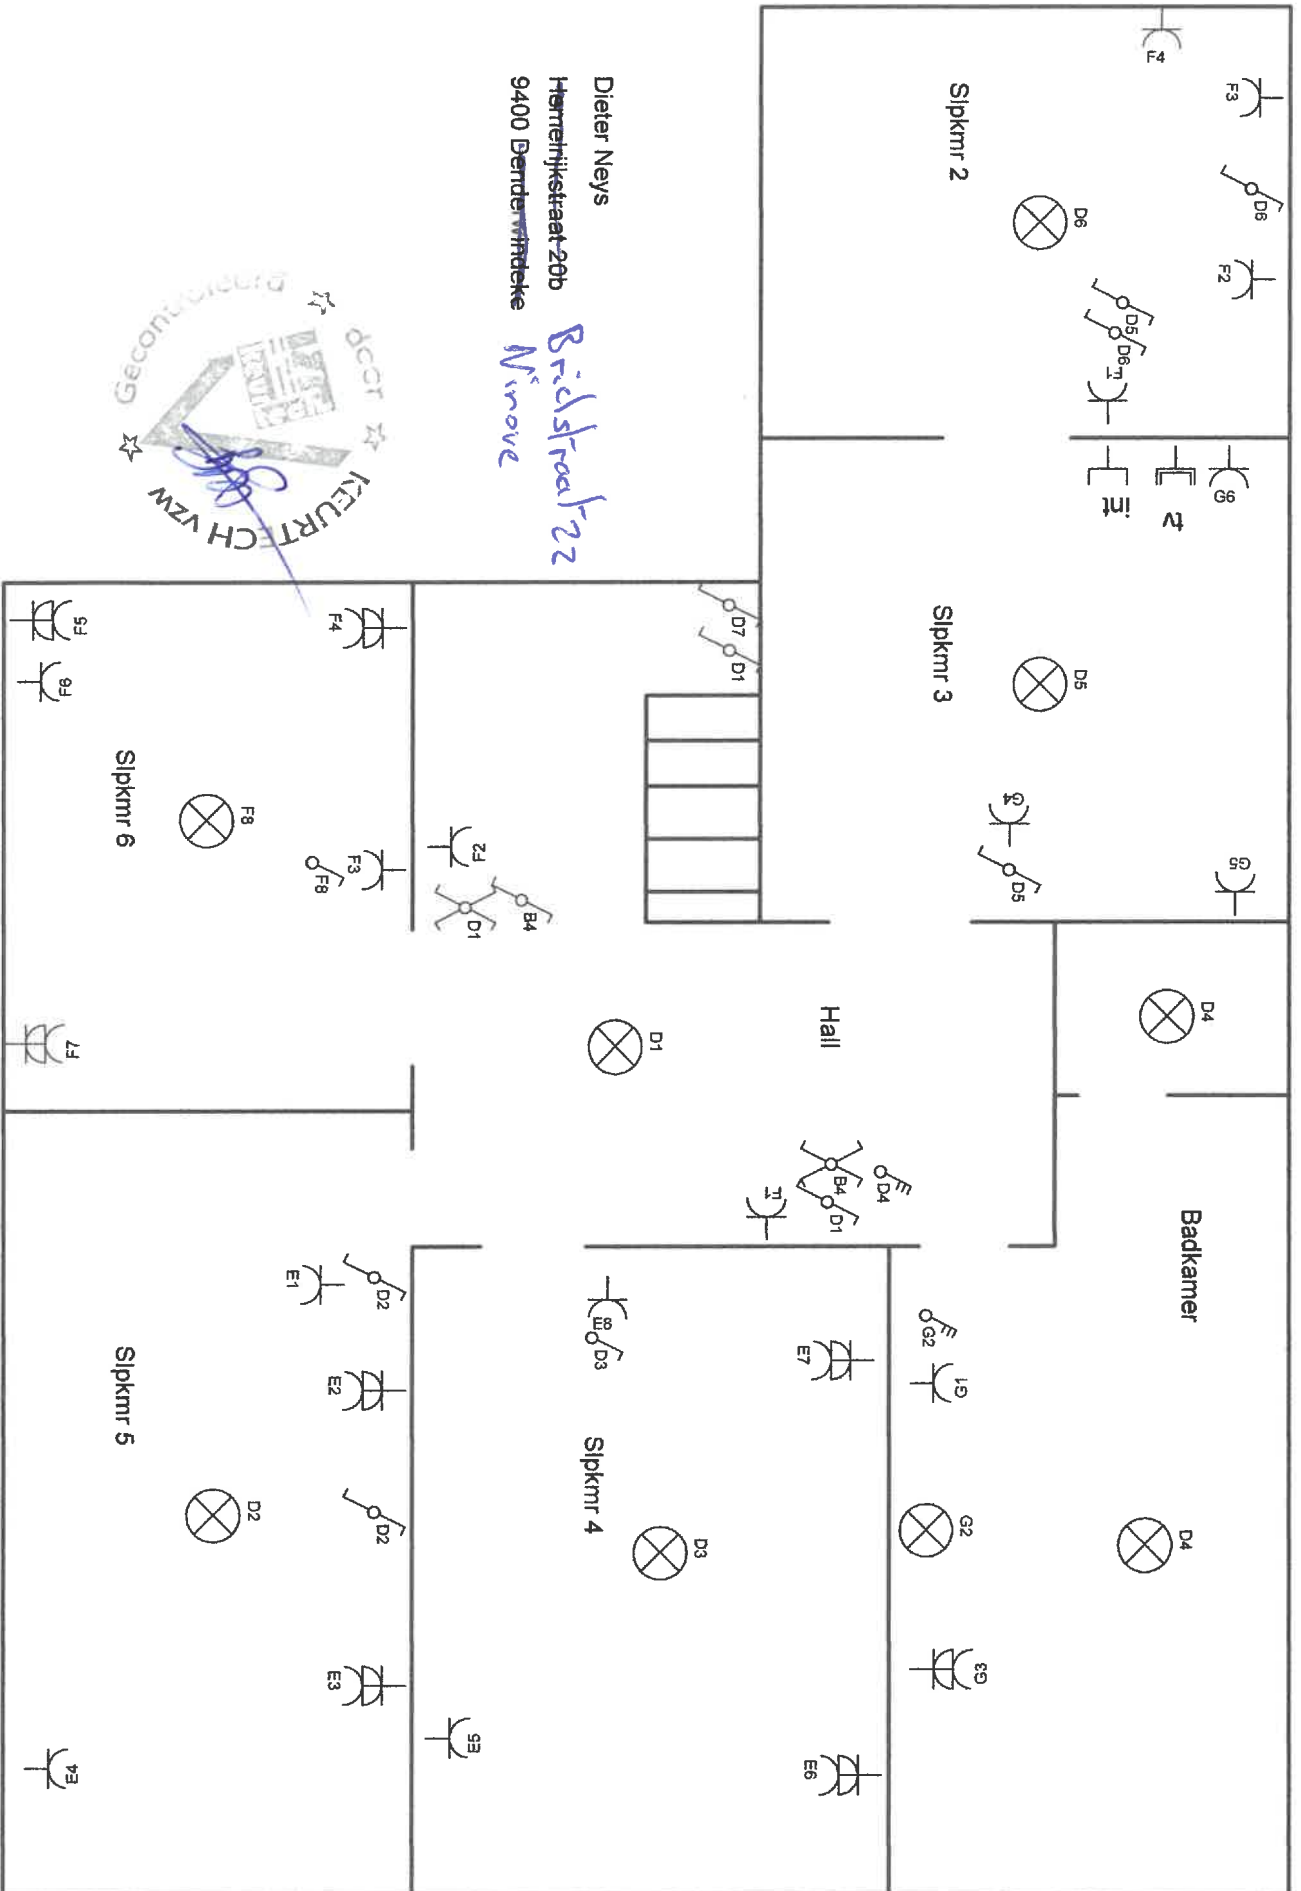

Dieter Neys
Hemmelijkstraat 20b
9400 Denderwindeke
Bridstraat 22
Ninove